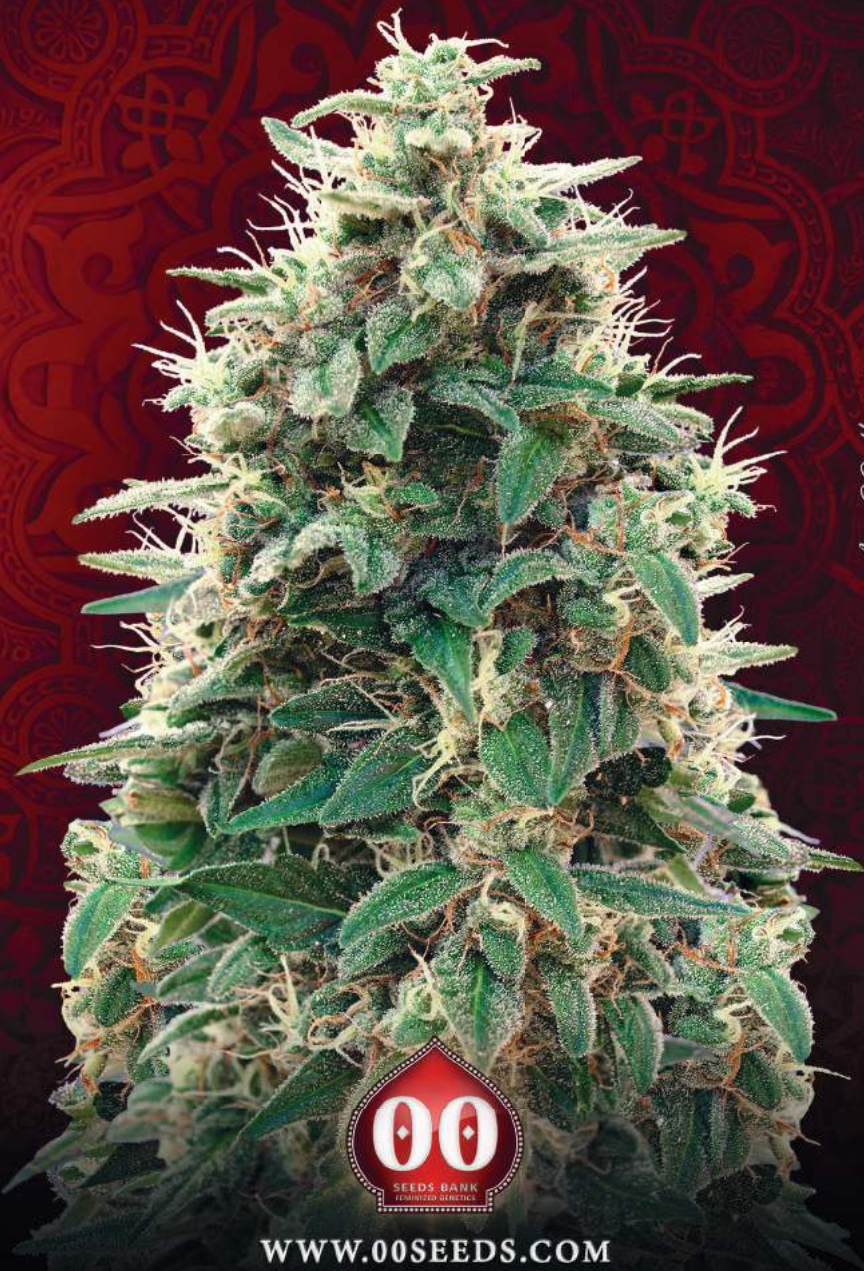

Auto 00 Hashchis